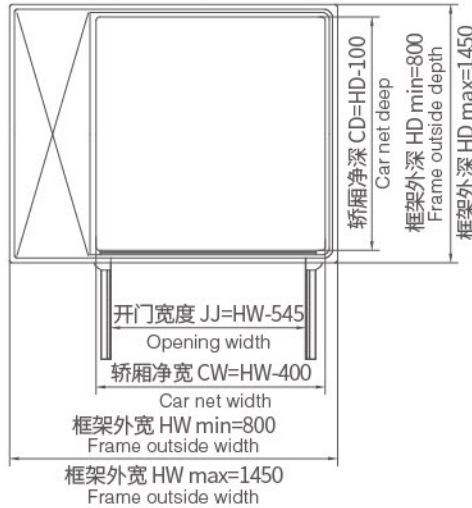

对重侧置
On the side of the heavy

对重侧置，HW<1045时，开门宽度小于500，请慎重考虑。
For heavy side, when HW<1045, the door width is less than 500, please consider carefully.